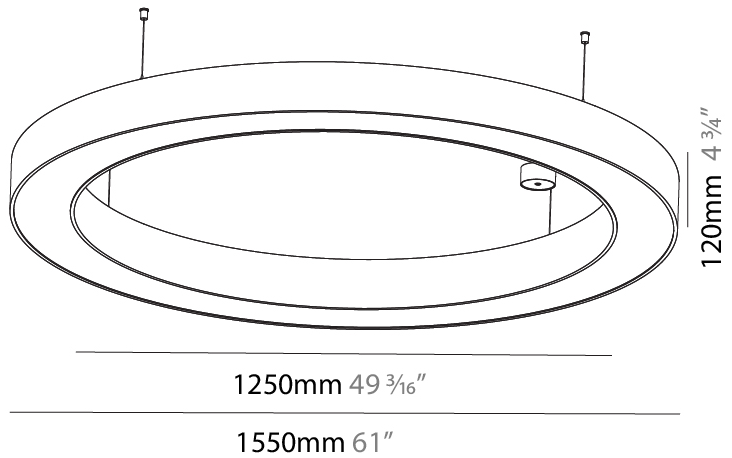

GENERAL

Series: Glorious
Subseries: Glorious
Brand: Prolight
Division: Architectural
Mounting Type: Suspension
Mounting Location: Ceiling
Subcategory: Ambient

PHYSICAL

Shape: Round
Diameter (mm): 1550
Diameter (in): 61
Height (mm): 120
Height (in): 4 ³/₄
Max. Overall Height (mm): 2120
Max. Overall Height (in): 83 ⁷/₁₆
Light Distribution: Direct / Indirect
Weight (kg): 16.737
Weight (lbs): 36.90
Diffuser: PMMA - Opal or Micro-Prism
Fixture Finish: SSR / BKV / CWI / CRY / HAB / LAG / UFT / ITA / RUA / RUR / MIC / FTG / MYG / TWT / LOD / PUS / FRO / FUP / KIA / POP / BLS / SPG / MEY / GOH / GUM / CHC / COM / ABZ / JAG / OBR / MOS / ROR
Fixture Material: Aluminum

ELECTRICAL

Lamp Type: LED (Zhaga Standard)
Input Wattage (W): 110
Total Output Wattage (W): 88 / 70.4 (3500K)
Dimming: Non-Dimming / Phase Dimming (120Vac only) / 0-10V Dimming
Driver Included: Yes
Driver Location: Integrated
Driver Type: Constant Current - 120 / 277Vac
Driver Class: Class 2
Input Voltage (V): 120 - 277
Constant Current (MA): 350 / 700/800 (3500K)

LED

Color Temperature (°K): 3000 / 3500 / 4000
Max. Delivered Lumen (lm): 6920 / 7164 / 7310 Direct / 4530 / 4938 / 4790 Indirect
CRI: >80 CRI
Efficiency (%): 68
Lamp Life (hrs): 50000

OPTICAL

RATINGS AND CERTIFICATIONS

Certified By: Certified for North American Standards
IP rating: IP20

PROJECT _____
TYPE _____
SPECIFIER _____
QUANTITY _____
DATE _____